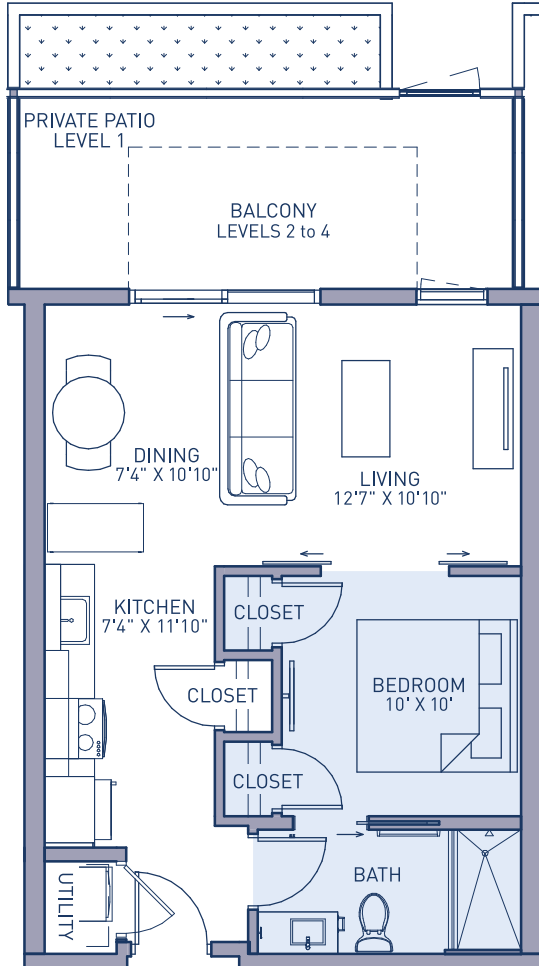

A2

**587
SQ FT**

1 BDRM JUNIOR
1 BATH
PATIO (level 1)
BALCONY (level 2 to 4)

PRICING:

UNIT/FLOOR:

2033 South 1st Street, Milwaukee, WI 53207
414.336.0746 | tributemke.com

Tribute
APARTMENTS AT RIVER

Specifications, equipment, dimensions and prices are subject to change without notice. Dimensions and square footages shown are approximate.