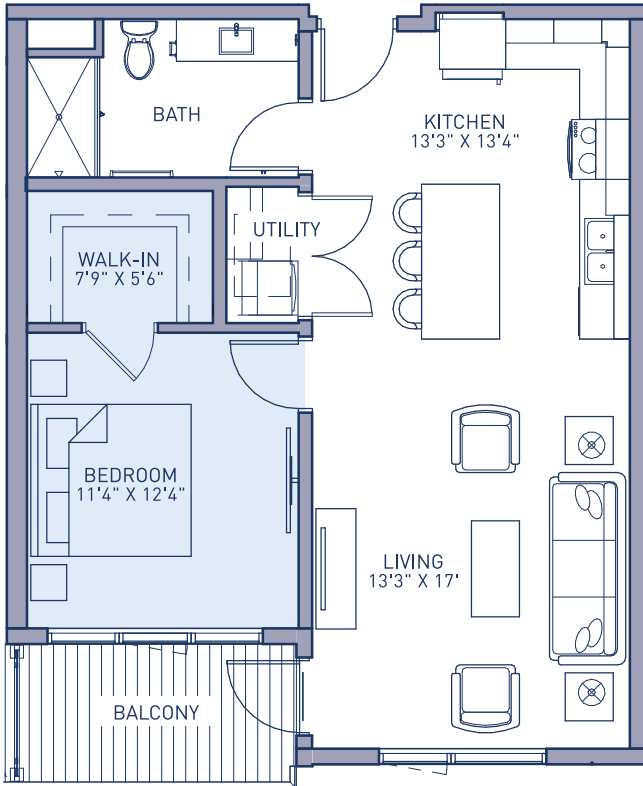

B1

760
SQ FT

1 BDRM
1 BATH
BALCONY

1st STREET

LEVELS 1-4 (ADA level 1)

PRICING:

UNIT/FLOOR:

2033 South 1st Street, Milwaukee, WI 53207
414.336.0746 | tributemke.com

Tribute
APARTMENTS AT RIVER

Specifications, equipment, dimensions and prices are subject to change without notice. Dimensions and square footages shown are approximate.