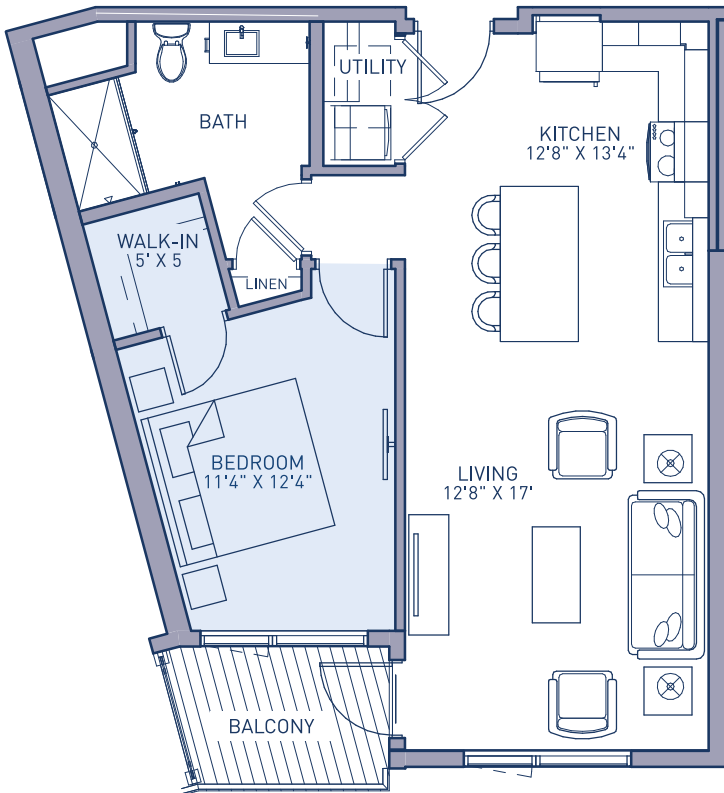

<h1>B2</h1>	756 SQ FT	1 BDRM 1 BATH BALCONY
-------------	------------------	-----------------------------

PRICING:

UNIT/FLOOR:

2033 South 1st Street, Milwaukee, WI 53207
414.336.0746 | tributemke.com

Tribute
 APARTMENTS AT RIVER

Specifications, equipment, dimensions and prices are subject to change without notice. Dimensions and square footages shown are approximate.