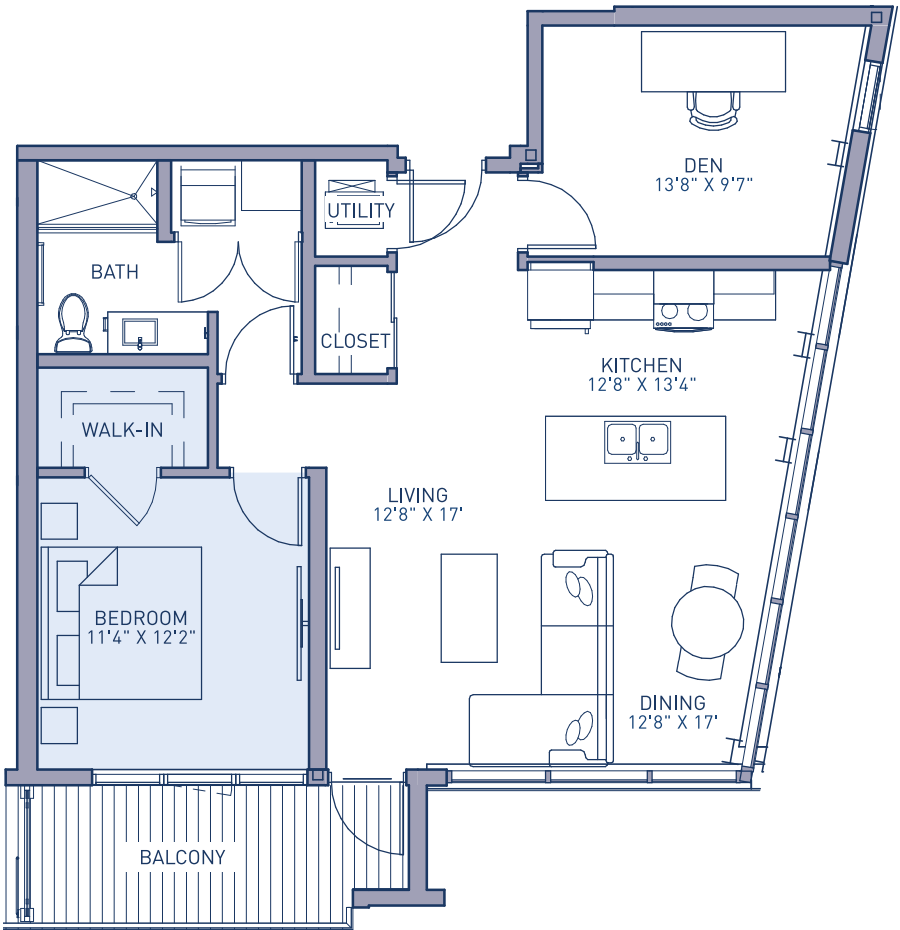

B3

945
SQ FT

1 BDRM
1 BATH
DEN
BALCONY

1st STREET

LEVEL 1

PRICING:

UNIT/FLOOR:

2033 South 1st Street, Milwaukee, WI 53207
414.336.0746 | tributemke.com

Tribute
APARTMENTS AT RIVER

Specifications, equipment, dimensions and prices are subject to change without notice. Dimensions and square footages shown are approximate.