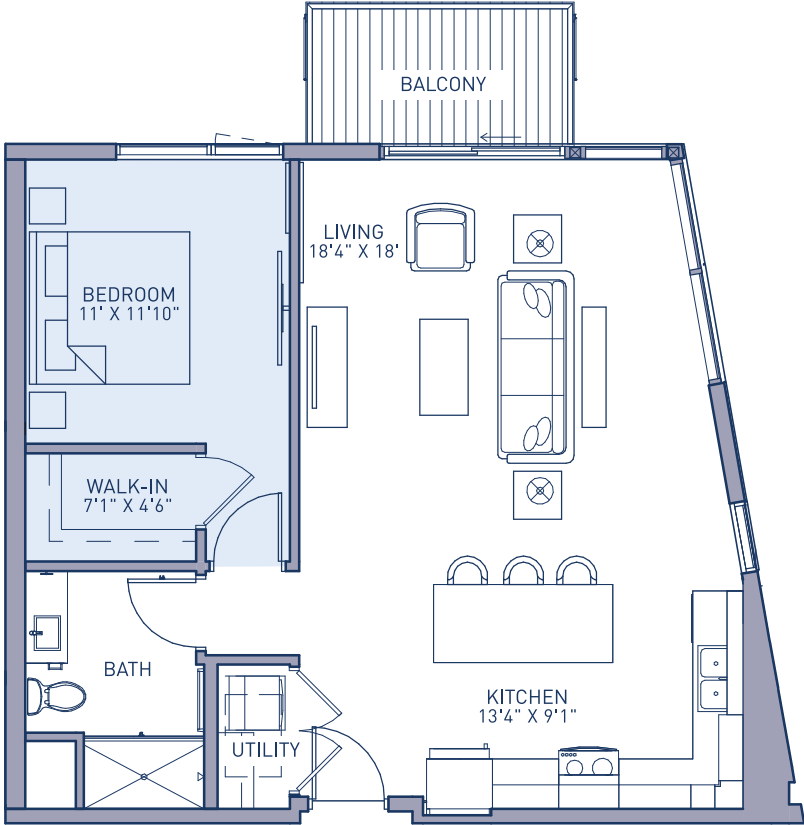

<h1>B4</h1>	852 SQ FT	1 BDRM 1 BATH BALCONY
-------------	----------------------	--------------------------------------

PRICING:

UNIT/FLOOR:

2033 South 1st Street, Milwaukee, WI 53207
414.336.0746 | tributemke.com

Tribute
 APARTMENTS AT RIVER

Specifications, equipment, dimensions and prices are subject to change without notice. Dimensions and square footages shown are approximate.