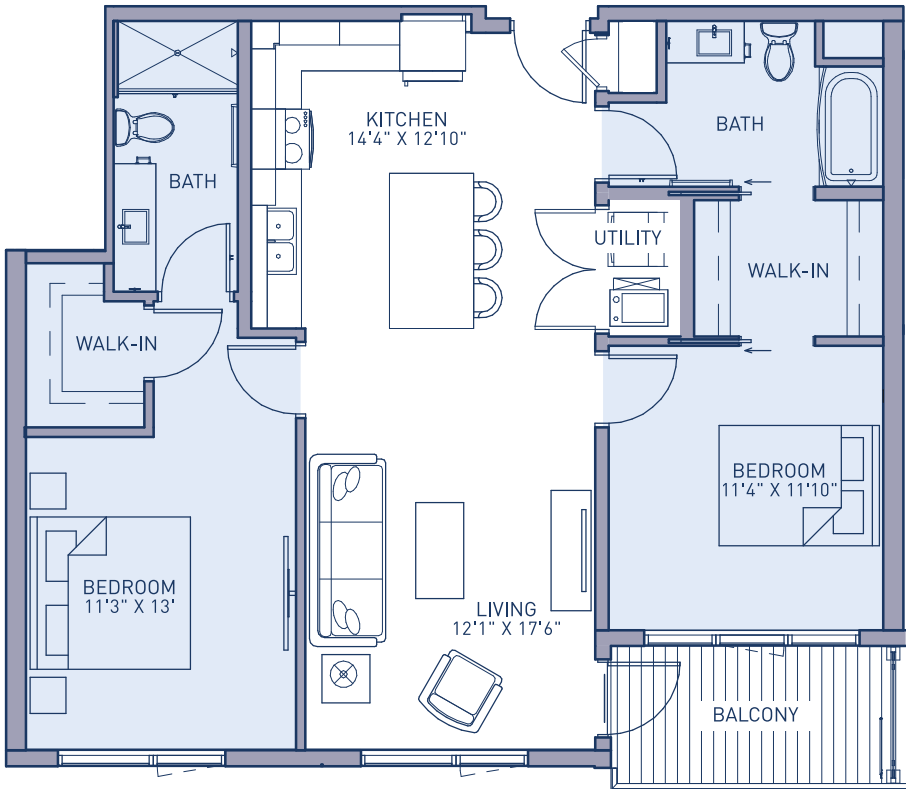

C1	1,055 SQ FT	2 BDRM 2 BATH BALCONY
----	----------------	-----------------------------

PRICING:

UNIT/FLOOR:

2033 South 1st Street, Milwaukee, WI 53207  
**414.336.0746** | [tributemke.com](http://tributemke.com)

**Tribute**  
 APARTMENTS AT RIVER

Specifications, equipment, dimensions and prices are subject to change without notice. Dimensions and square footages shown are approximate.