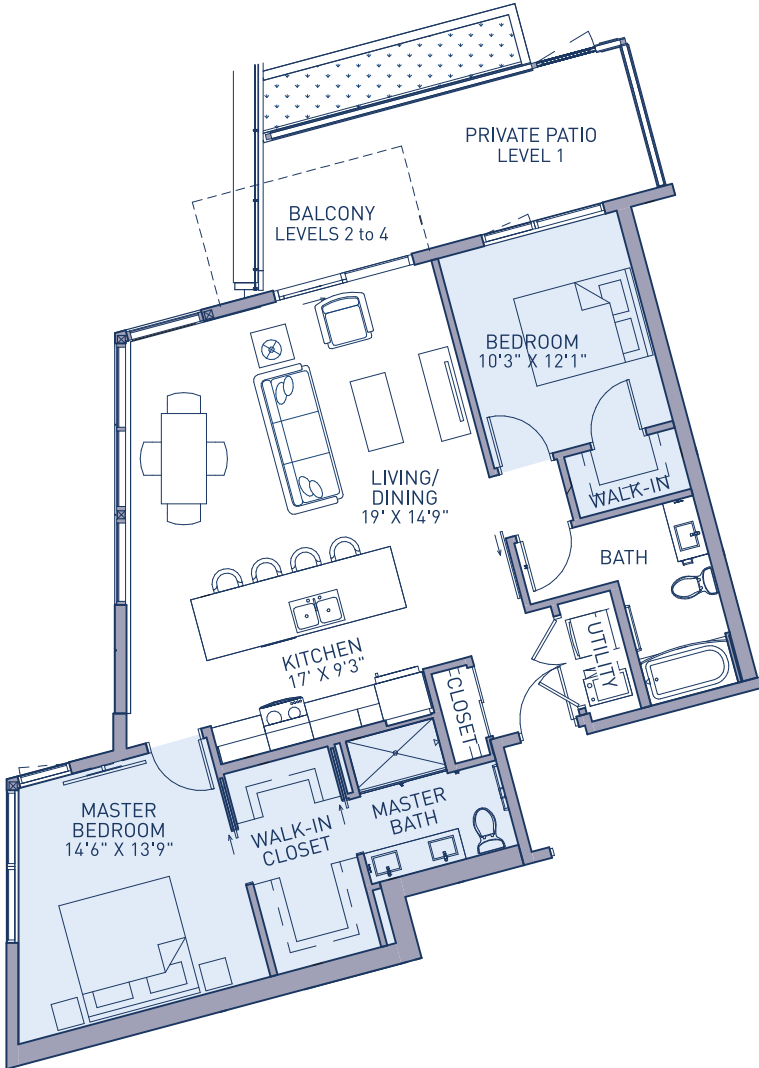

	<p>1,210 SQ FT</p>	<p>2 BDRM 2 BATH PATIO (level 1) BALCONY (level 2 to 4)</p>
---	--------------------------------------	---

PRICING:

UNIT/FLOOR:

2033 South 1st Street, Milwaukee, WI 53207
414.336.0746 | tributemke.com

Tribute
 APARTMENTS AT RIVER

Specifications, equipment, dimensions and prices are subject to change without notice. Dimensions and square footages shown are approximate.