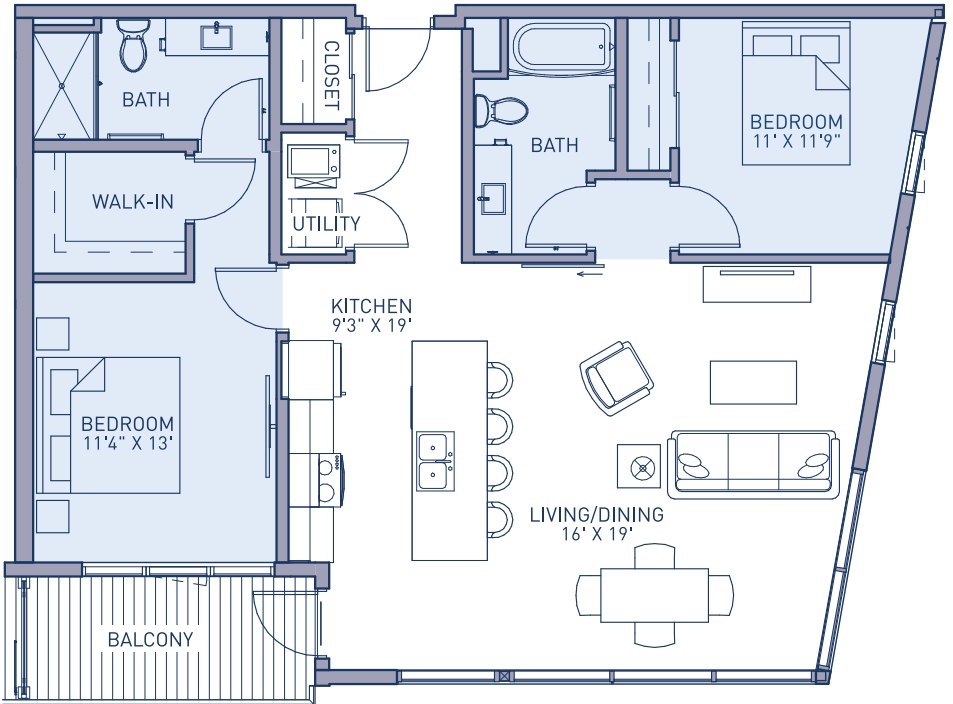

<h1>C5</h1>	<p><b>1,206</b> SQ FT</p>	<p>2 BDRM 2 BATH BALCONY</p>
-------------	-------------------------------	--------------------------------------

PRICING:

UNIT/FLOOR:

2033 South 1st Street, Milwaukee, WI 53207  
**414.336.0746 | [tributemke.com](http://tributemke.com)**

**Tribute**  
 APARTMENTS AT RIVER

Specifications, equipment, dimensions and prices are subject to change without notice. Dimensions and square footages shown are approximate.