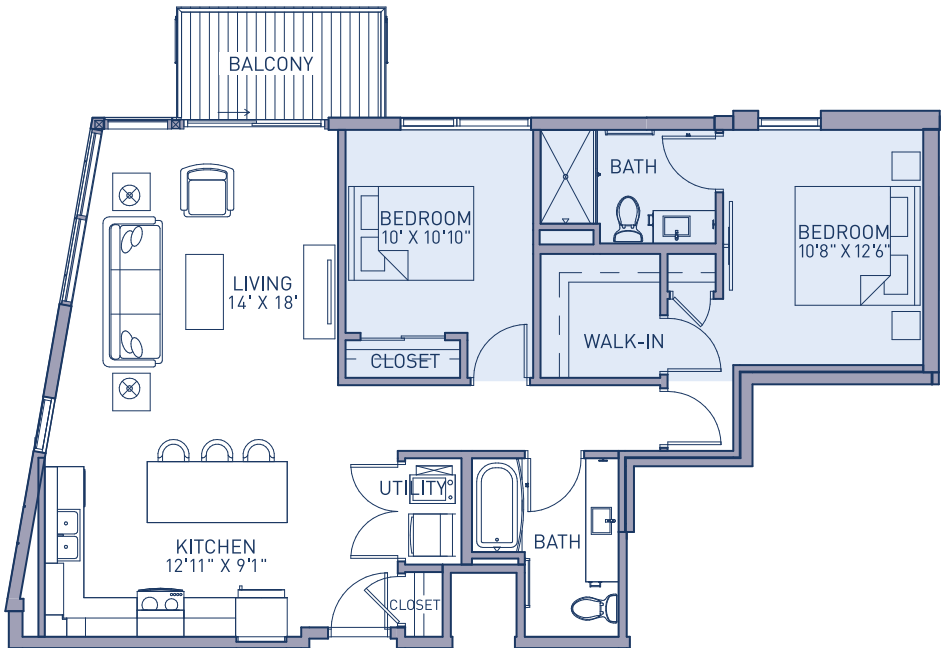

C6

1,111
SQ FT

2 BDRM
2 BATH
BALCONY

1st STREET

LEVELS 2-4

PRICING:

UNIT/FLOOR:

2033 South 1st Street, Milwaukee, WI 53207
414.336.0746 | tributemke.com

Tribute
APARTMENTS AT RIVER

Specifications, equipment, dimensions and prices are subject to change without notice. Dimensions and square footages shown are approximate.