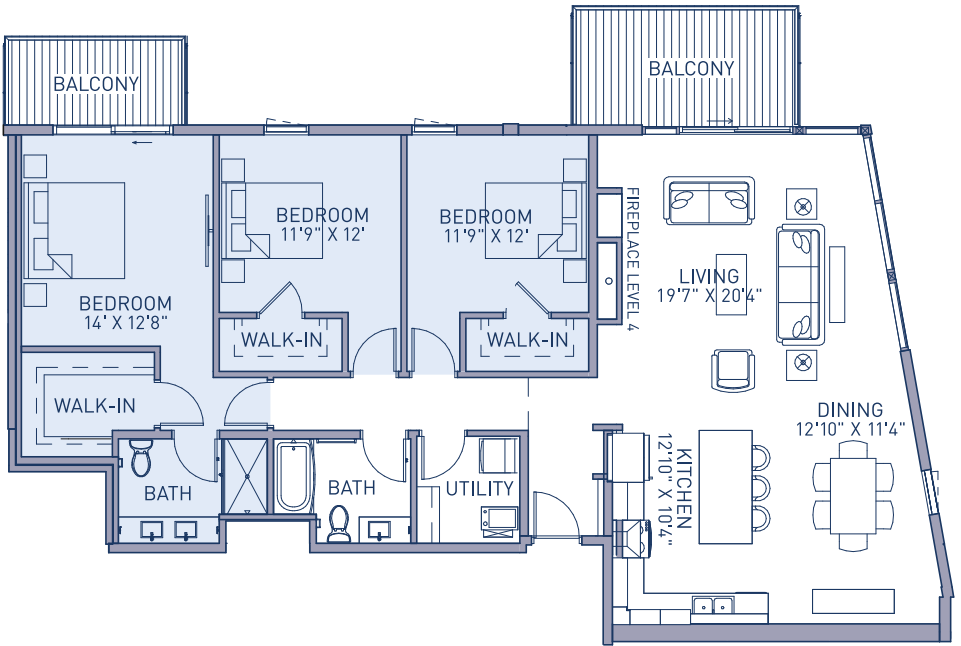

D1

1,745
SQ FT

PREMIER
3 BDRM
2 BATH
2 BALCONIES
FIREPLACE *(level 4)*

1st STREET

LEVELS 2-4

PRICING:

UNIT/FLOOR:

2033 South 1st Street, Milwaukee, WI 53207
414.336.0746 | tributemke.com

Tribute
APARTMENTS AT RIVER

Specifications, equipment, dimensions and prices are subject to change without notice. Dimensions and square footages shown are approximate.